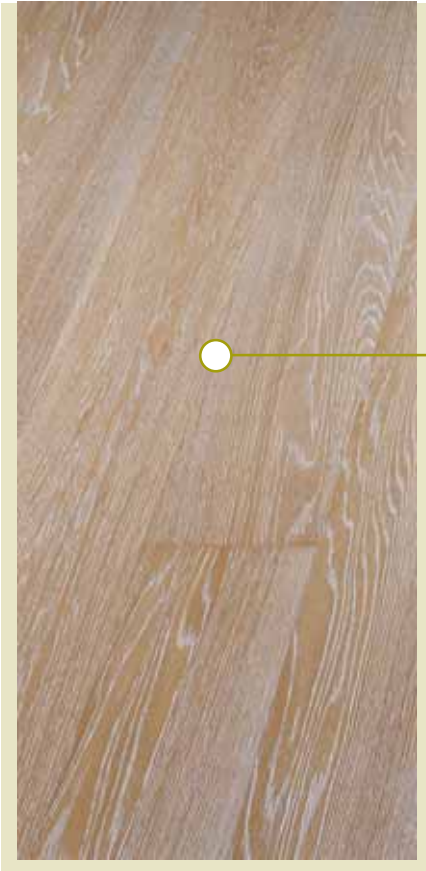

RW04086

RW04084

RW04085

brushed whitewashed

The wood's natural structure is enhanced using a painting process and special brushes. A type of flooring which will allow you to re-live the past.

bevelled 2 side

bevelled 4 side

unbevelled

white oil

natural oil

lacquer

collection presentation

smoked

Special wood finishes give these panels an aged look. The ideal solution for those who like modern and sophisticated environments.

handscraped

These panels receive a manual finish during their manufacture giving them a unique character. The ideal choice for those who like traditional flooring.

RW04083

RW04082

RW03094

RW04080

RW04081